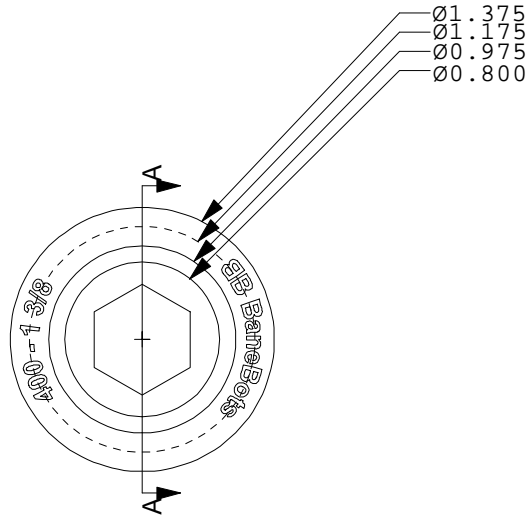

PART NUMBER: T40P-14nn

DESCRIPTION: WHEEL, HEX BORE, 0.4 WIDE, 1.375 DIAMETER

REV: 1.1

BANEOTS

SECTION A-A

ALL DIMENSIONS INCH UNLESS GIVEN

NOMINAL DIMENSION GIVEN,
ACTUAL DIMENSION WILL VARY DUE TO MOLDING PROCESS